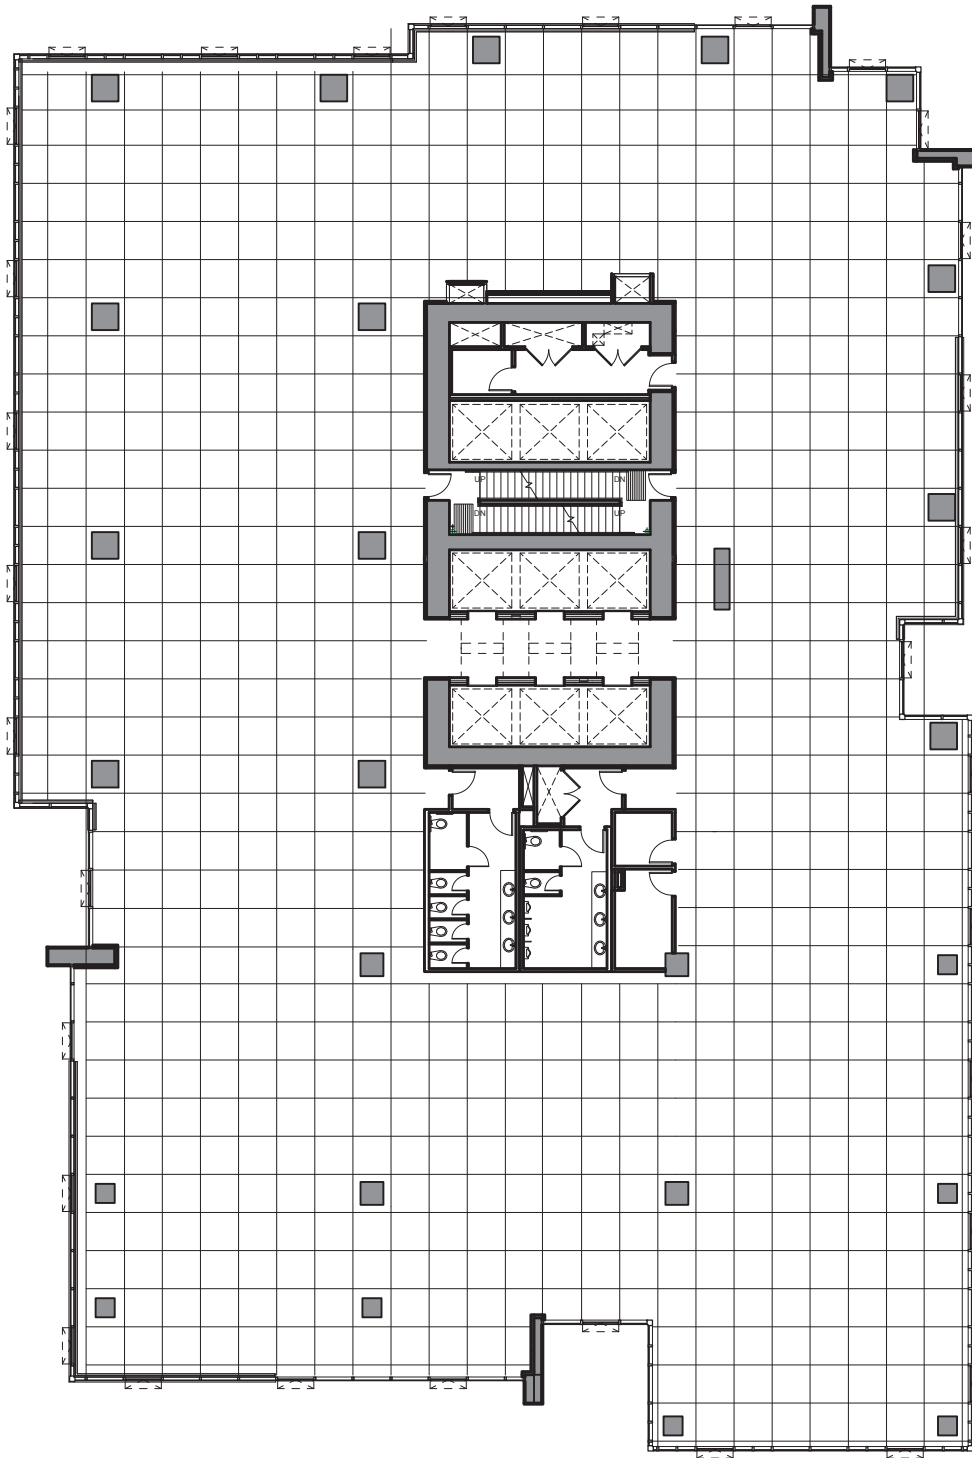

LOUGHEED HIGHWAY

WILLINGDON AVENUE

LEVEL 5

FLOORPLATE: 20,508 sq ft

AVAILABLE AREA: 20,508 sq ft