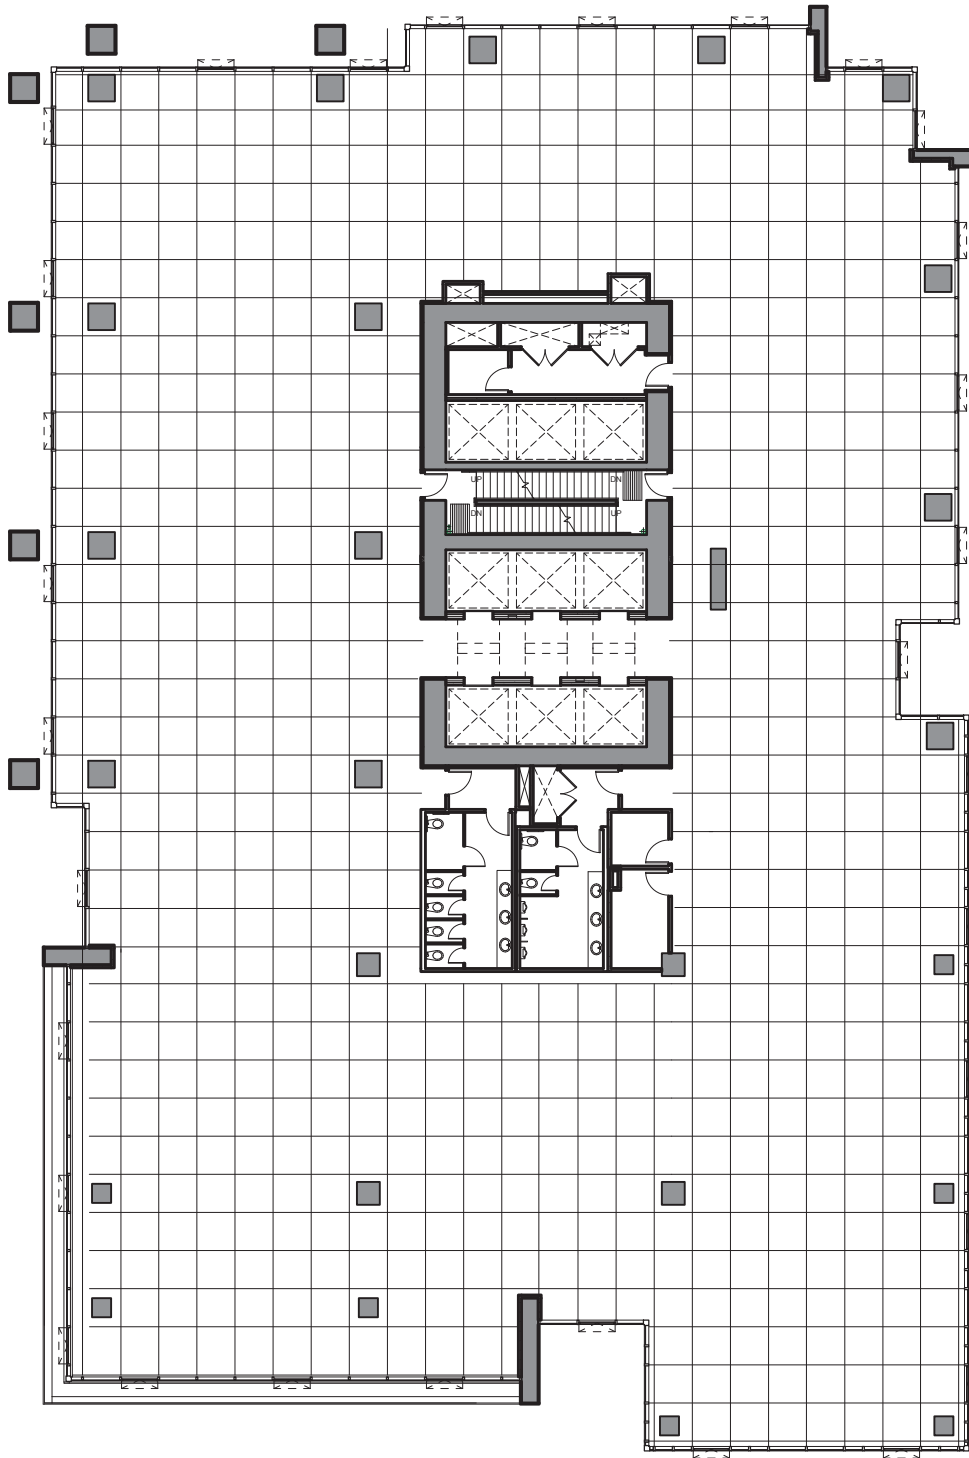

LOUGHEED HIGHWAY

WILLINGDON AVENUE

LEVEL 4

FLOORPLATE: 19,929 sq ft

AVAILABLE AREA: 19,929 sq ft