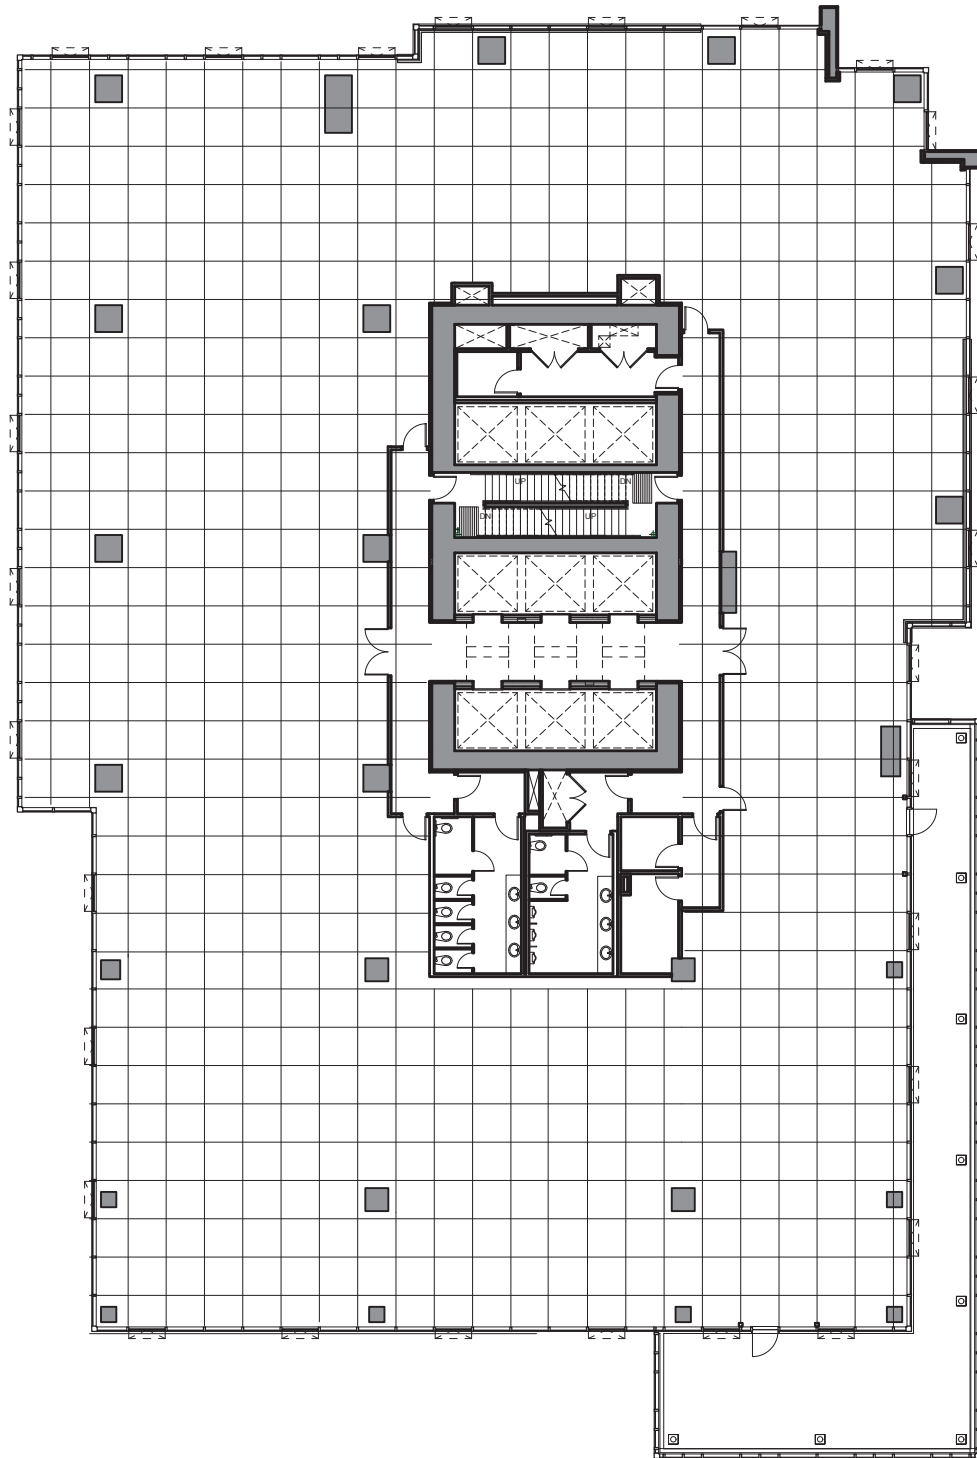

LOUGHEED HIGHWAY

WILLINGDON AVENUE

**LEVEL 13**

FLOORPLATE: 18,441 sq ft

AVAILABLE AREA: 18,441 sq ft