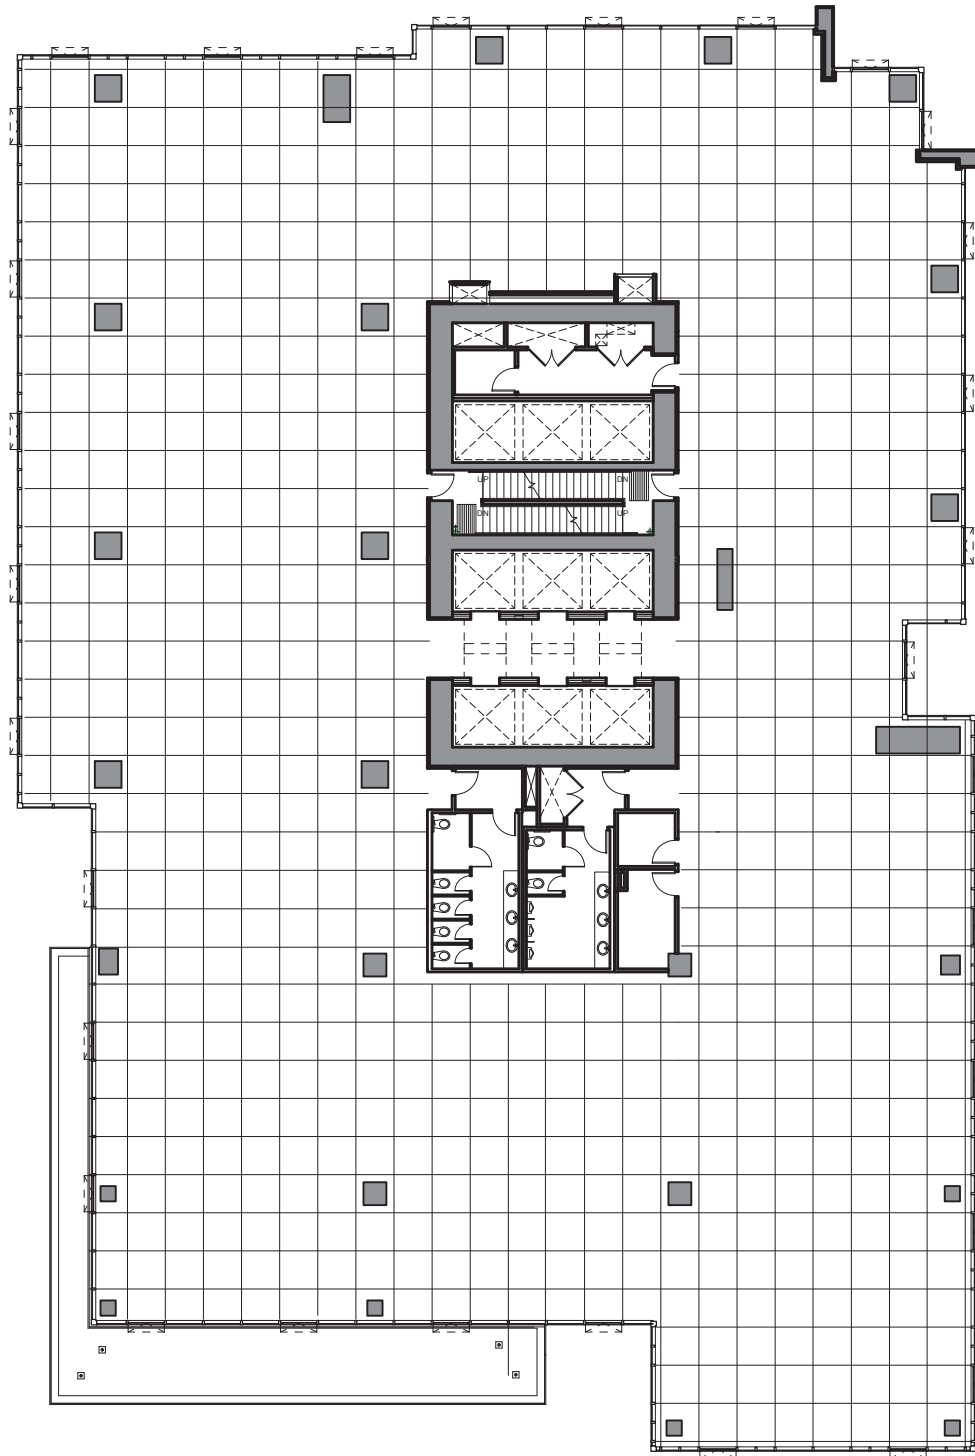

LOUGHEED HIGHWAY

WILLINGDON AVENUE

**LEVEL 12**

FLOORPLATE: 19,920 sq ft

AVAILABLE AREA: 19,920 sq ft