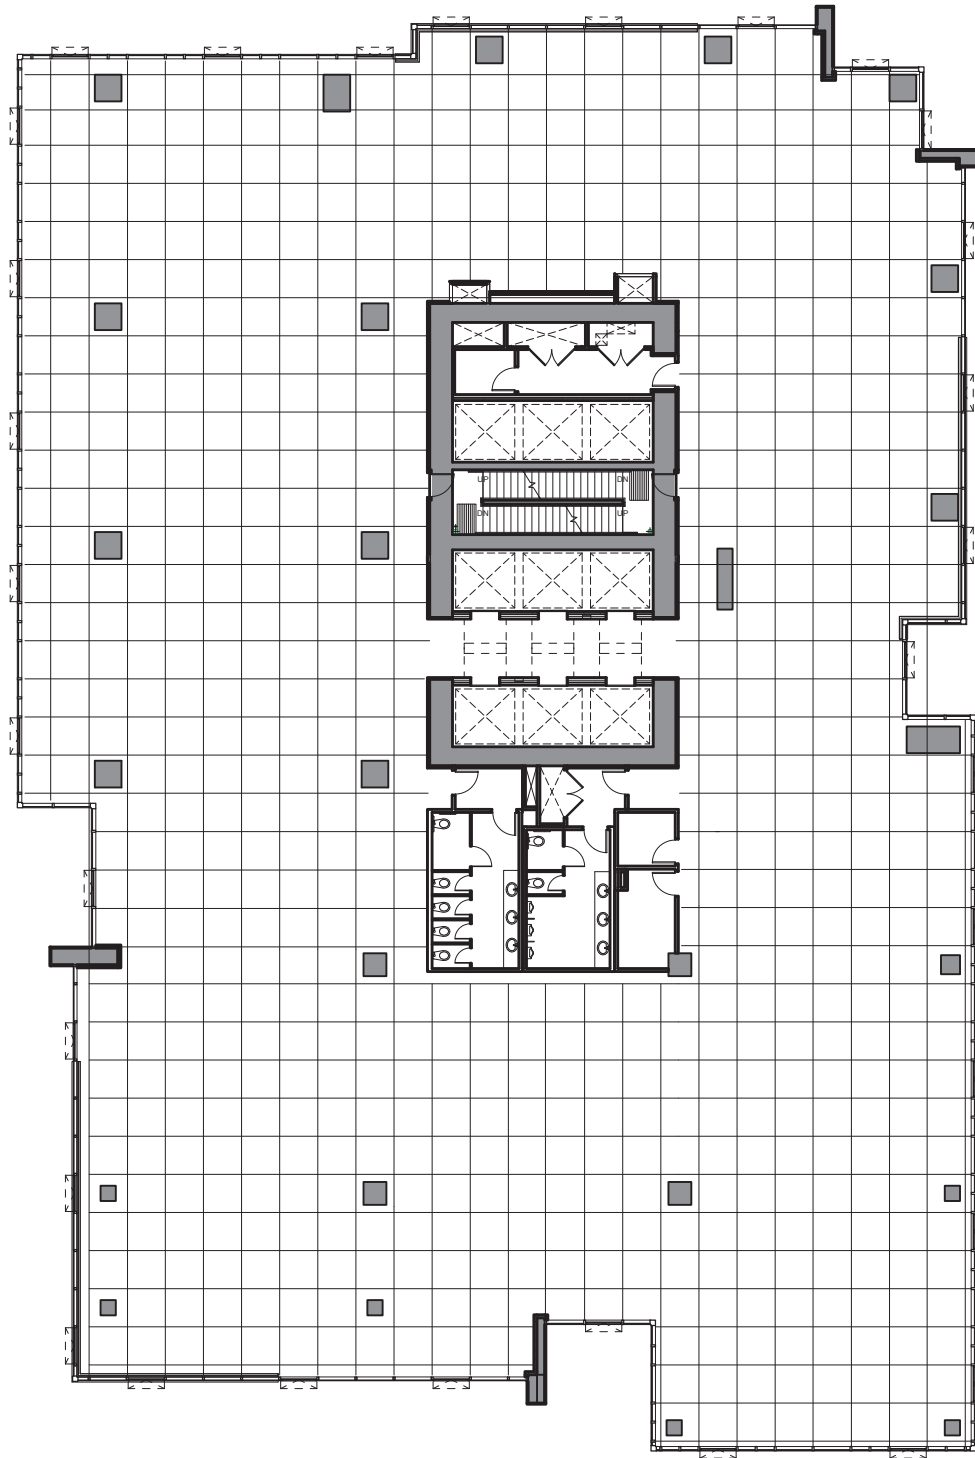

LOUGHEED HIGHWAY

WILLINGDON AVENUE

LEVEL 11

FLOORPLATE: 20,508 sq ft
AVAILABLE AREA: 20,508 sq ft